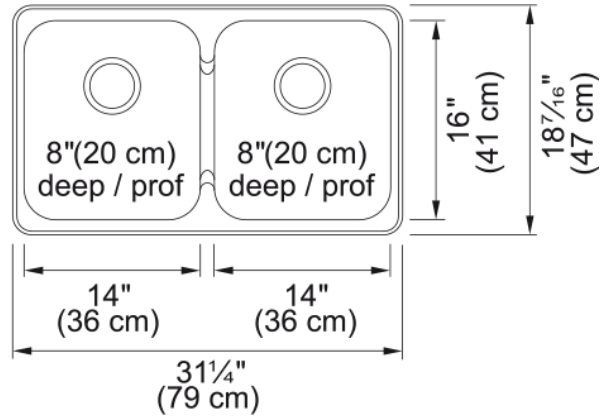

Steel Queen Drop In Sink - QD1831-8N | 101.0620.183

Technical Data

Aspect

Sink type	Sink
Type of material	Stainless steel
Number of bowls	2
Color	Steel
Surface finish	Silk

Product Dimensions

Exterior size: right to left	31.248
Exterior size: front to back	18.504
Large bowl size: right to left	14.016
Large bowl size: front to back	16
Large bowl: depth	7.992
Small bowl size: right to left	14.016
Small bowl size: front to back	15.984
Small bowl: depth	7.992

Installation

Minimum cabinet size	33"
----------------------	-----

Product specifications

Installation type	Topmount / drop in
Drain hole	3 1/2"
Position of drainer	No drainer

Product identification

Product brand	Kindred
Collection	Steel Queen
Certified by	CSA